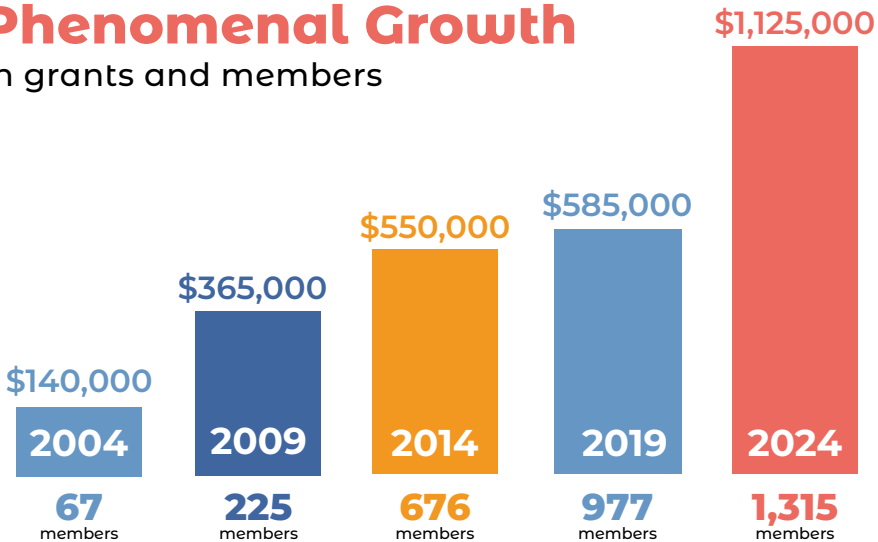

Celebrating

20

CHANGING LIVES TOGETHER

Years

 **WOMEN'S
FUND** OF SANTA
BARBARA

IMPACT
REPORT
2023-2024

CELEBRATING 20 YEARS

Phenomenal Growth

in grants and members

\$11,600,000 in grants made to the community since 2004

The Women's Fund of Santa Barbara is one of the **largest giving circles** in the country.

OF CHANGING LIVES TOGETHER

72 nonprofits

In **2004**, 12 women had a vision to pool charitable dollars to make a large impact on our community. The original “Founding Committee” recruited friends and family, and their inspired group has grown into one of the most respected and impactful nonprofits in the greater Santa Barbara area.